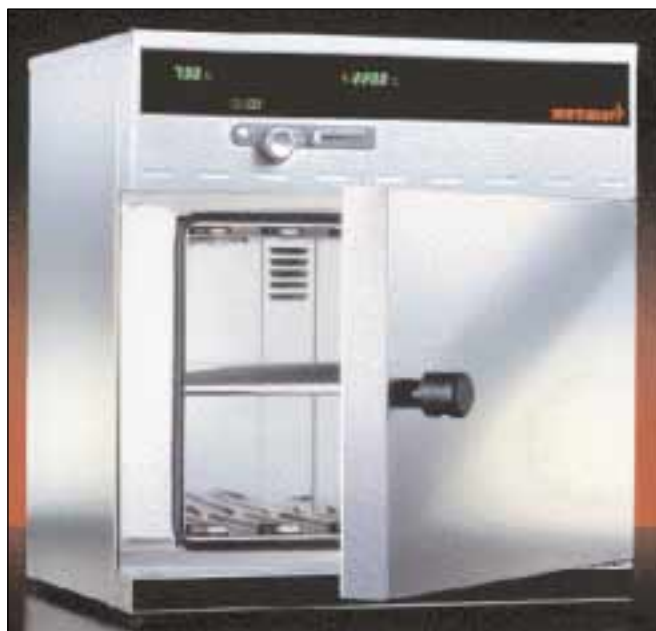

As described. Supplied with works calibration certificate at 160°C and perforated stainless steel shelves. For 230V 50/60Hz single phase supplies.

Natural convection

OV264-60 UNE200, 32 litres
OV264-65 UNE300, 39 litres
OV264-70 UNE400, 53 litres
OV264-75 UNE500, 108 litres
OV264-80 UNE600, 256 litres

Fan convection

OV269-70 UFE400, 53 litres
OV269-75 UFE500, 108 litres
OV269-80 UFE600, 256 litres

OV290-75 CANCELLED **OV295-25** CANCELLED
OV295-21 CANCELLED **OV295-27** CANCELLED
OV295-23 CANCELLED **OV295-29** CANCELLED

Models UNP/UFP

◆ Temperature range +30° to +250°C

◆ -P programmer

As described. Supplied with works calibration certificate at 160°C and perforated stainless steel shelves. For 230V 50/60Hz single phase supplies.

Natural convection

OV280-60 UNP200, 32 litres
OV280-65 UNP300, 39 litres
OV280-70 UNP400, 53 litres
OV280-75 UNP500, 108 litres
OV280-80 UNP600, 256 litres

Fan convection

OV285-70 UFP400, 53 litres
OV285-75 UFP500, 108 litres
OV285-80 UFP600, 256 litres

Larger volume models are available - details on request.

Accessories

Shelves

Perforated stainless steel.

OV297-02 For size 100 ovens
IN463-04 For size 200 ovens
IN463-06 For size 300 ovens
IN463-08 For size 400 ovens
IN463-10 For size 500 ovens
IN463-12 For size 600 ovens

Note:

Factory-fitted options such as glass-panelled doors and interior lighting are available to special order - please contact us for details.

OV202-60